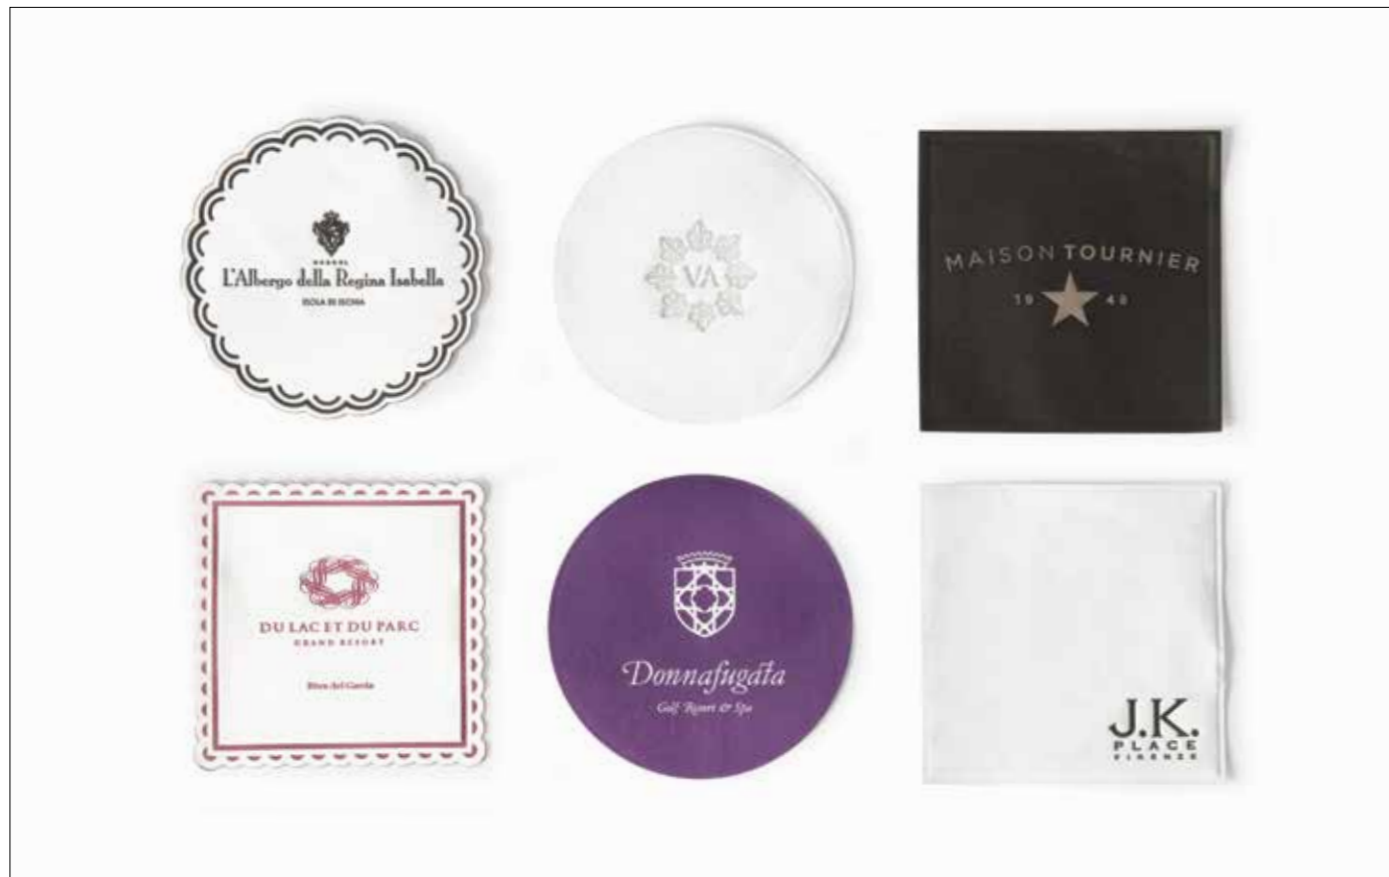

B001806N-B001834N

Sottobicchiere

Coaster

Forma:
B001806N - rotondo Ø cm 9
B001834N - quadrato cm 9 x 9
Materiali: ovatta di cellulosa
Bordo: cappettato o liscio
Personalizzazione: stampa offset, a caldo, a secco
Dettagli: 12 veli senza foglio paraffinato
B001701 - versione neutra, Ø cm 9 - 12 veli senza foglio paraffinato
Opzioni:
LBAEMP13504 - Ø cm 9, 8 veli senza foglio paraffinato

Shape:
B001806N - round Ø 3,5"
B001834N - square 3,5" x 3,5"
Materiali: cellulose paper
Trim: scalloped or smooth
Customization: offset, hot or blind printing
Dettagli: 12-ply without wax paper
B001701 - neutral version, Ø 3,5" - 12-ply without wax paper
Options:
LBAEMP13504 - Ø 3,5", 8-ply without wax paper

LBAEMP13510 - Ø cm 8,5 - cm 8,5 x 8,5
5 veli con foglio laminato e stampa flessografica

LBAEMP13510 - Ø 3,3" - 3,3" x 3,3"
5-ply with PE-lamination and flexographic printing